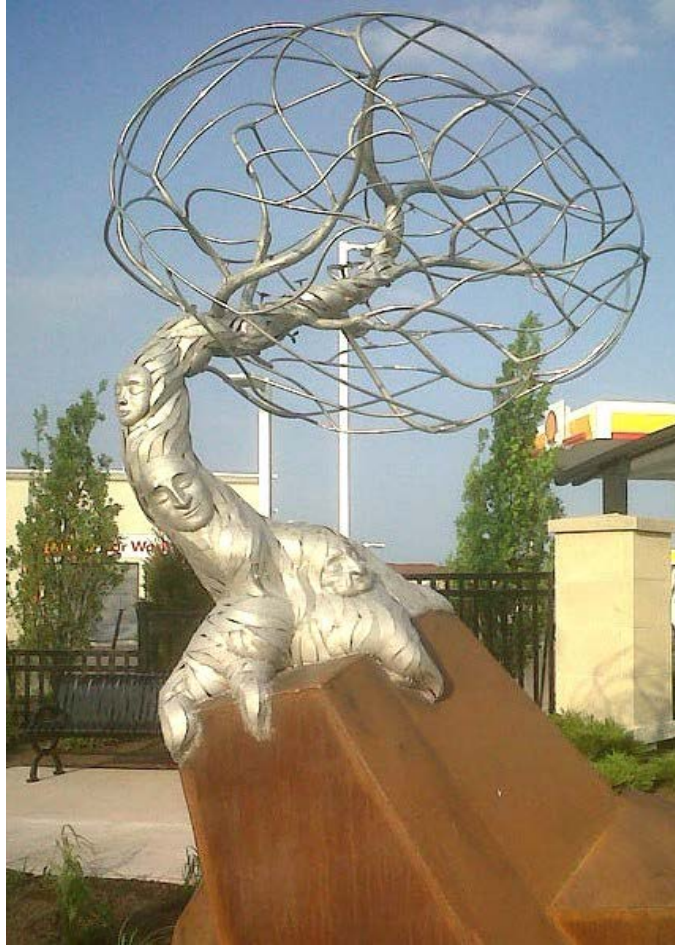

Town of Ajax Public Art

Title: Communitree

Artist: Geordie Lishman

Location:

Shell Station
South East corner of Taunton Rd and Salem Rd.

Description:

Commissioned as part of the Shell Station site plan in 2012, this sculpture represents the progression of Ajax from its industrial roots and rich natural heritage, to a culturally diverse and healthy community. The tree represents growth. Faces of various cultural backgrounds and ethnicities grow from the trunk reflecting our diverse community, while youthful faces predict a promising future. The windswept limbs symbolize our resilience while the blossoms signify the prosperity and beauty of our community.